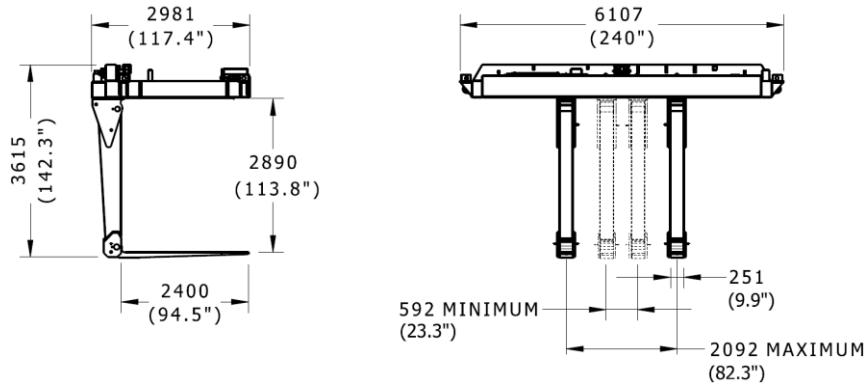

## MODEL AT-002 FORKLIFT ATTACHMENT

The forklift attachment has a lifting capacity of 19,958 kg (44,000 lb) at a 1200 mm (48 in) load center and weighs 5,262 kg (11,600 lb). The attachment is U.S. highway transportable without the need of permits on a flatbed trailer; max height is less than 4115 mm (13 ft 6 in).

### OPERATIONAL DIMENSIONS

The forklift attachment is designed to attain 6 stacked M1077 PLS flat racks.

The forklift kit is stowed in the folded position and unfolded as shown above.

Independent RT Center, LLC  
103 Guadalupe Drive  
Cibolo, Texas 78108-1028