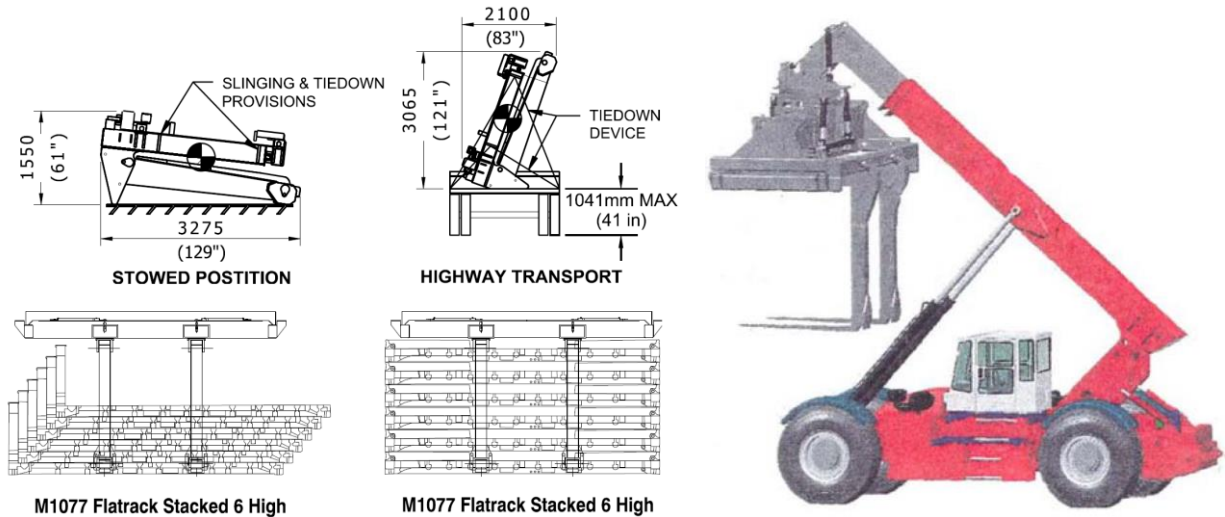

## MODEL AT-002 FORKLIFT ATTACHMENT

The forklift attachment has a lifting capacity of 19,958 kg (44,000 lb) at a 1200 mm (48 in) load center and weighs 5,262 kg (11,600 lb). The attachment is U.S. highway transportable without the need of permits on a flatbed trailer; max height is less than 4115 mm (13 ft 6 in).

### OPERATIONAL DIMENSIONS

The forklift attachment is designed to attain 6 stacked M1077 PLS flat racks.

The forklift kit is stowed in the folded position and unfolded as shown above.

Independent RT Center, LLC  
103 Guadalupe Drive  
Cibolo, Texas 78108-1028