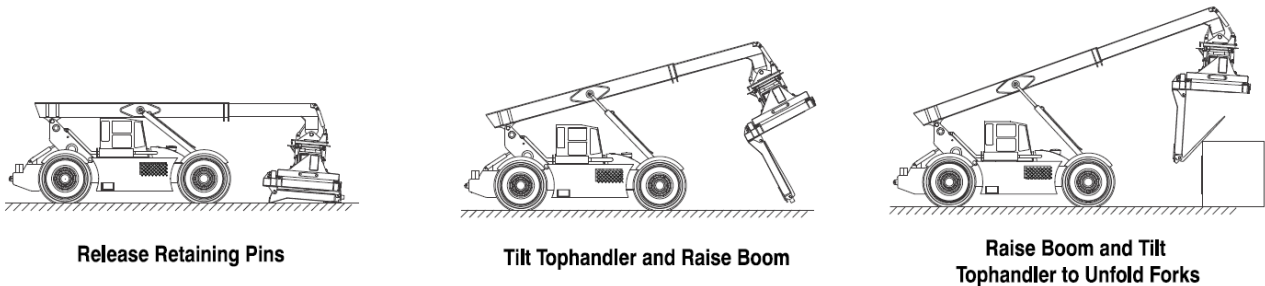

## MODEL AT-002 FORKLIFT ATTACHMENT

The forklift attachment has a lifting capacity of 19,958 kg (44,000 lb) at a 1200 mm (48 in) load center and weighs 5,262 kg (11,600 lb). The attachment is U.S. highway transportable without the need of permits on a flatbed trailer; max height is less than 4115 mm (13 ft 6 in).

### OPERATIONAL DIMENSIONS

The forklift attachment is designed to attain 6 stacked M1077 PLS flat racks.

The forklift kit is stowed in the folded position and unfolded as shown above.

Independent RT Center, LLC  
103 Guadalupe Drive  
Cibolo, Texas 78108-1028